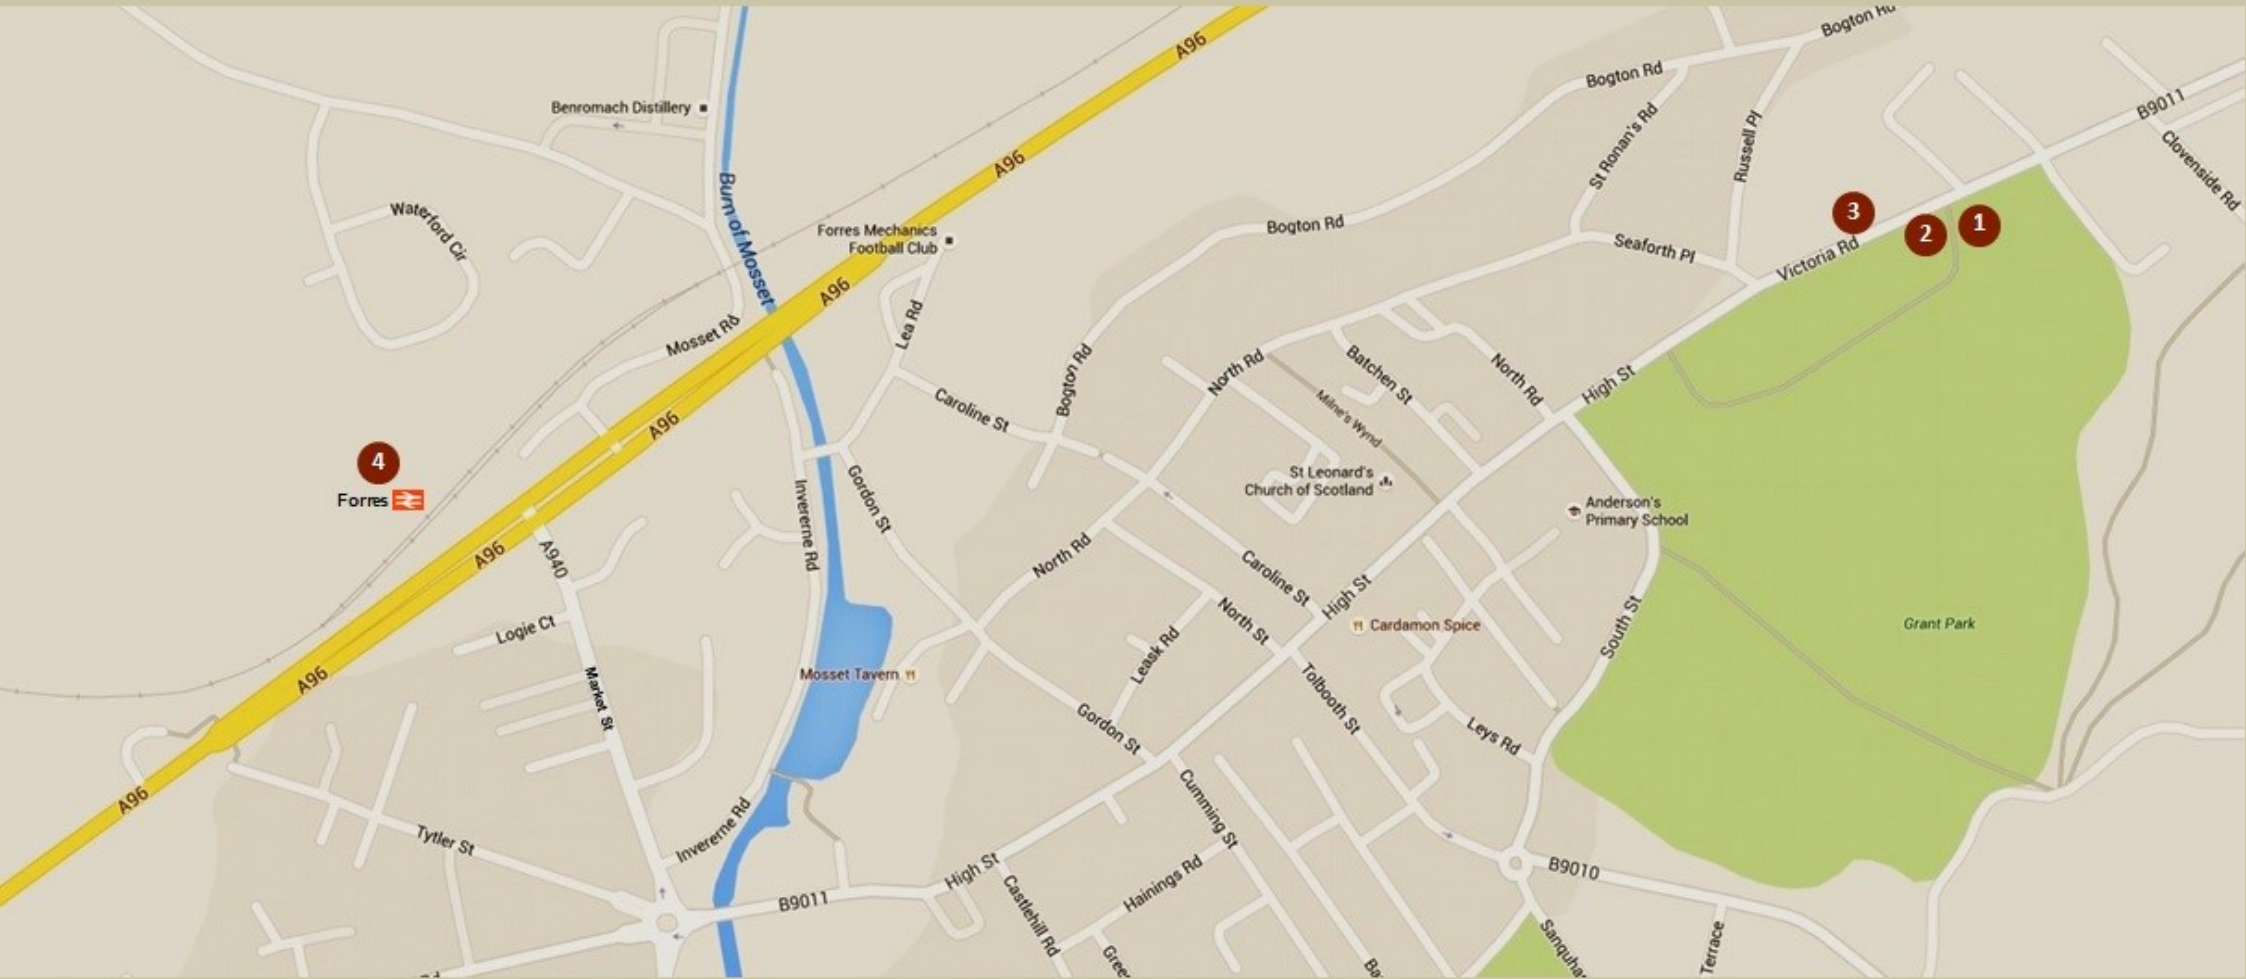

## Reaching East Lodge By Public Transport

### Key to map:

- 1 East Lodge
- 2 Bus stop for services in the direction of Nairn and Inverness
- 3 Bus stop for services in the direction of Findhorn, Elgin and Aberdeen
- 4 Forres railway station